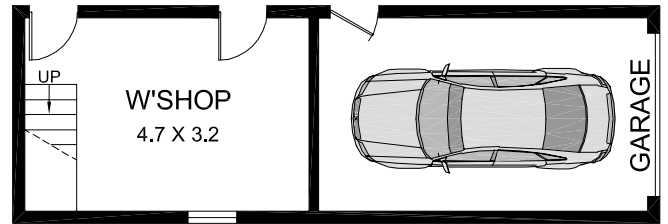

McGrath

LEVEL 1

LEVEL 2

PLANS SHOWN ARE ONLY INDICATIVE OF LAYOUT. DIMENSIONS ARE APPROXIMATE

119 QUEEN STREET WOOLLAHRA

METRO FLOORPLANS
0418 223 433