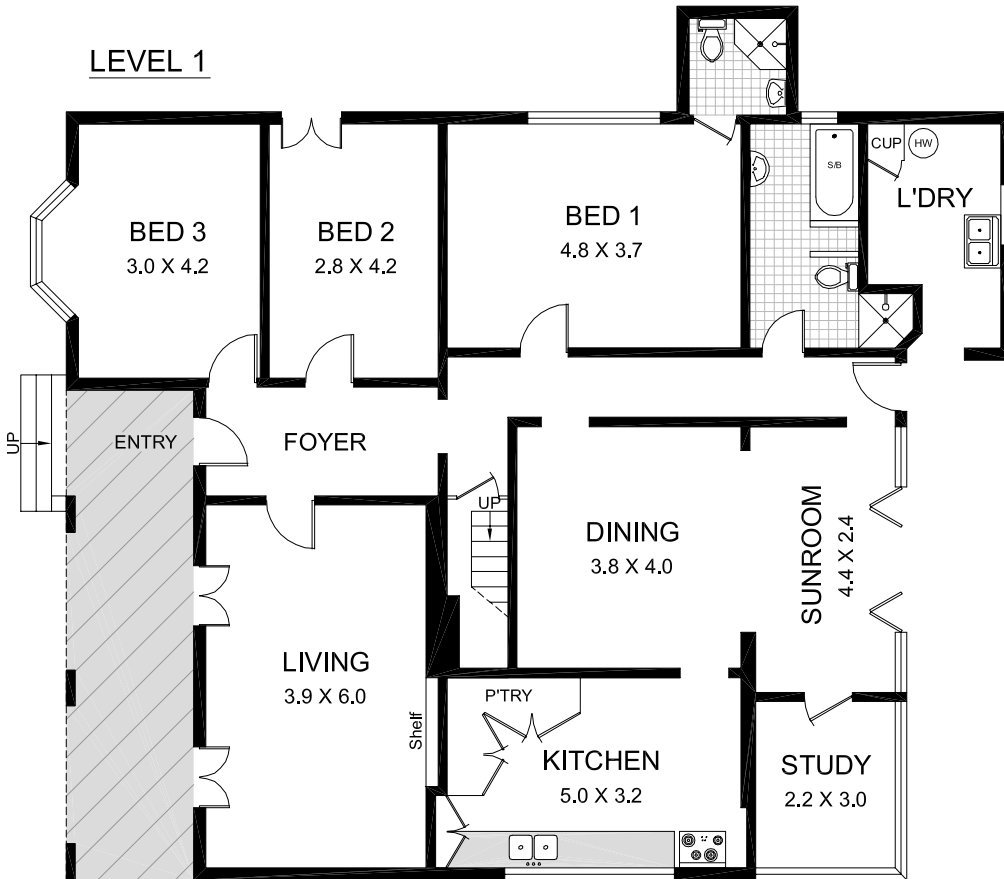

McGrath

LEVEL 1

LEVEL 2

PLANS SHOWN ARE ONLY INDICATIVE OF LAYOUT. DIMENSIONS ARE APPROXIMATE

119 QUEEN STREET WOOLLAHRA

METRO FLOORPLANS
0418 223 433